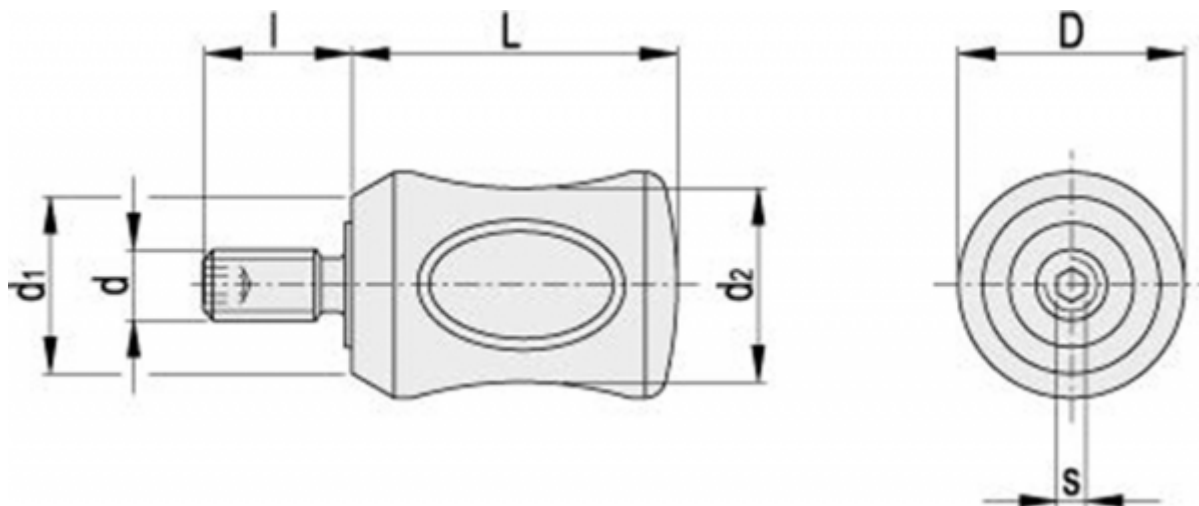

Data Sheet

Article number: 230424995

Description: E+G Revolving handles I.731/23+x-M5

Measures

D	= 16
d1	= 12.5
d2	= 13
d6g	= M5
l	= 10
L	= 23
s	= 2.5
Weight in (g)	= 11